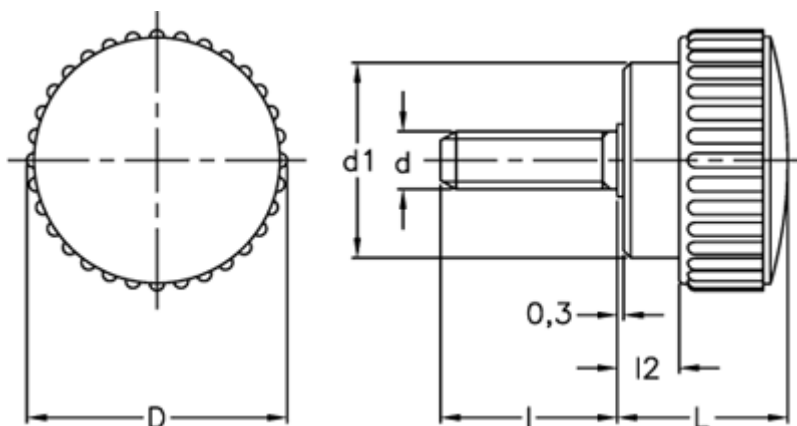

Data Sheet

Article number: 2302102322

Description: E+G Knurled grip knob
B.193/20 S-p-M6x16-INOX

Measures

D	= 22
d1	= 15
d 6g	= M6
l	= 16
L	= 14
l2	= 4